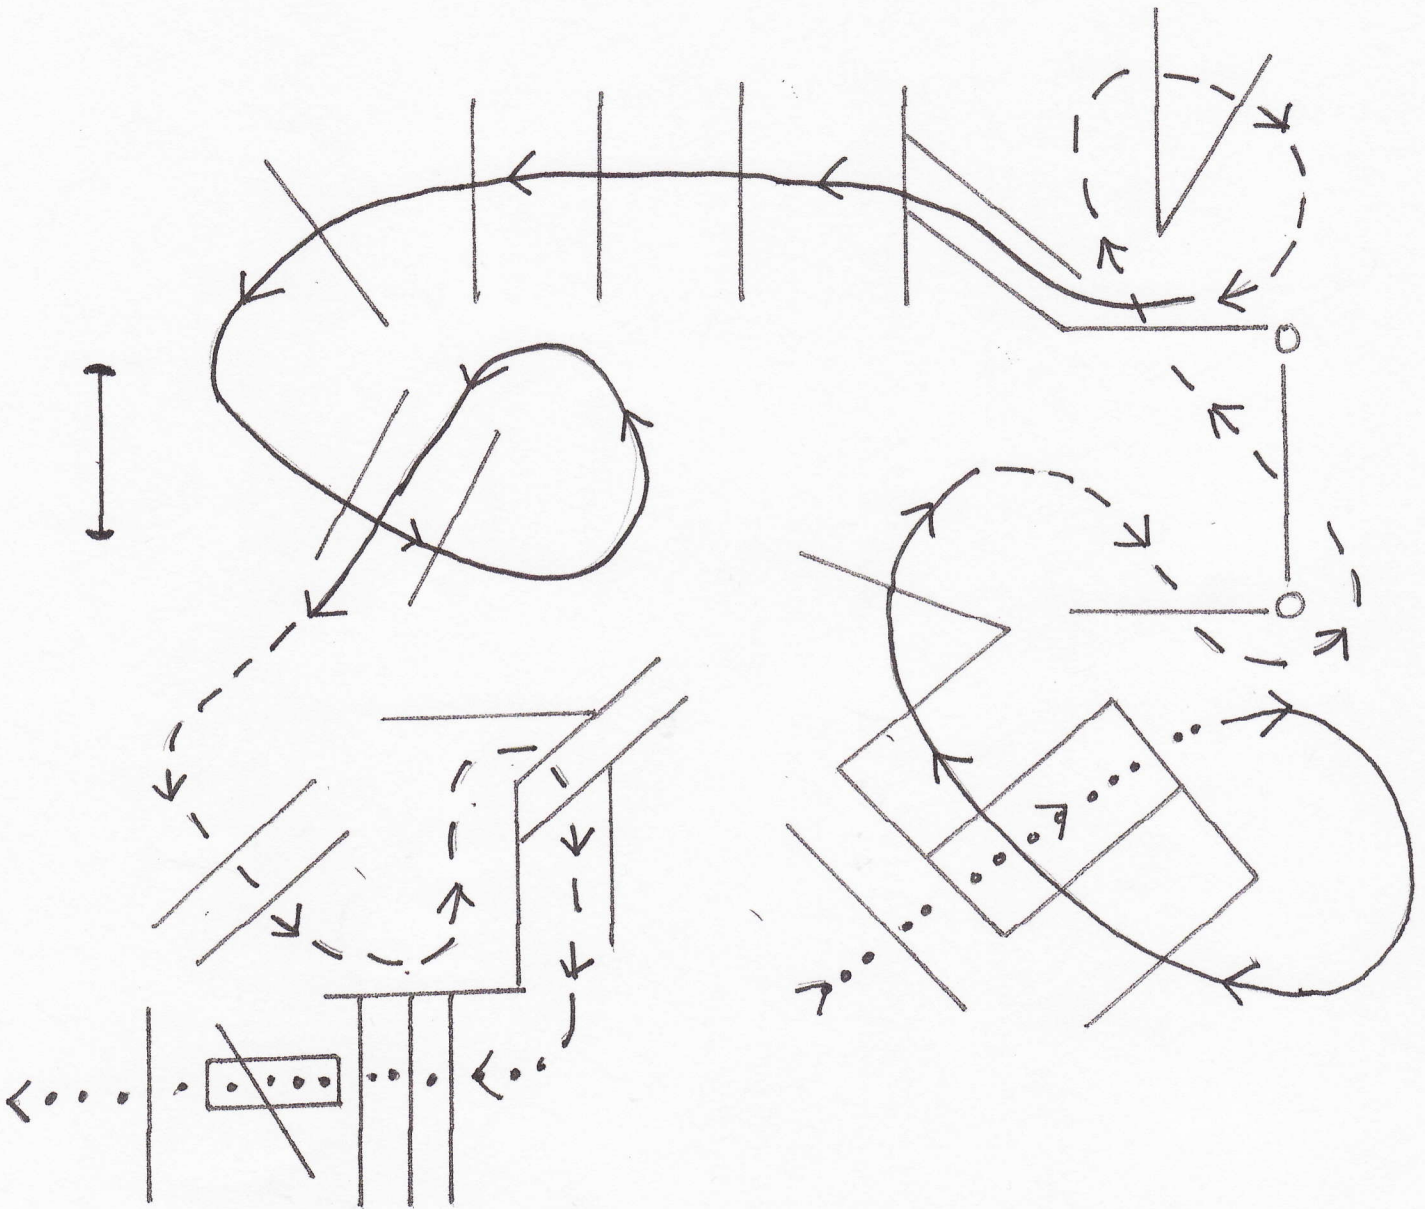

TRAIL

T.7 W/J/L Open

1. Walk over poles and into and thru box
2. Pick up lope RL and turn right to continue thru lope overs
3. Break down to jog and jog serpentine poles
4. Continue jog around "V" to right
5. Pick up lope LL thru slot and over lope overs
6. Continue lope LL over lope over and circle left to lope thru poles
7. Break down to jog and continue over jog overs and thru slot
8. Break down to walk and continue thru walk overs and over bridge and end pole