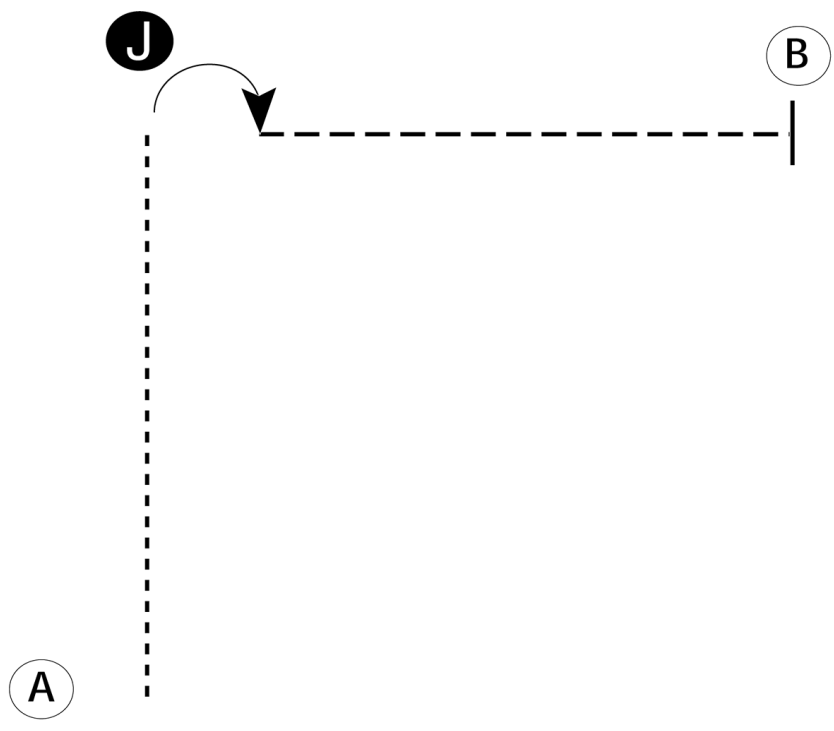

## Showmanship 10 & under EW (10 & under )

Show Date: 09-02-2018

w w w . H o r s e S h o w P a t t e r n s . c o m

w w w . H o r s e S h o w P a t t e r n s . c o m

Be ready at A.

1. Walk from A to Judge.
2. Stop and set up for inspection.
3. When dismissed, perform a 90 degree turn.
4. Trot away from judge to B.
5. Stop at B.
6. Follow the instructions of your ring steward.

Walk	-----
Trot	- - - - -
Back	←
Marker	ⓑ
Judge	ⓐ

[S/WT-7]

Pattern Provided by:  
*Cindi Carlson*