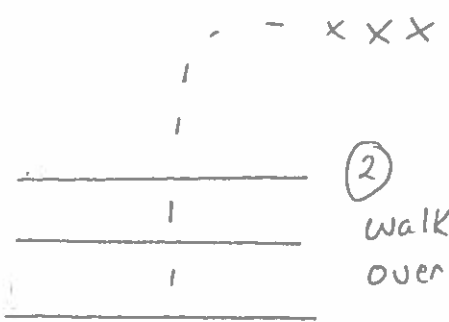

T6 W/N Open

⑦ Jog into Box
Stop turn
1/2 turn Right
Back out L
Jog out pole

⑥ Jog Over

⑧ Jog around
Barrel

⑤ Jog over

② Walk over

① Walk Thru

③ Right Hand Gate