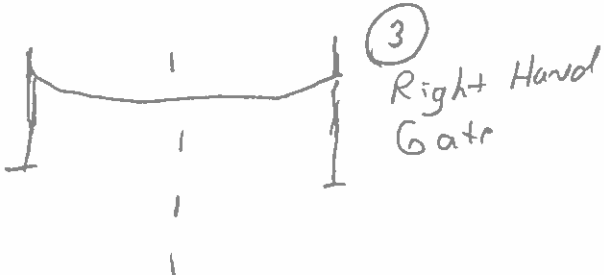

T6 W/N Open

⑦ Jog into Box
Stop turn
1/2 turn Right
Back out L
Jog out pole

⑥ Jog Over

⑧ Jog around
Barrel

⑤ Jog over

② Walk over

① Walk Thru

③ Right Hand Gate

④ Jog Over