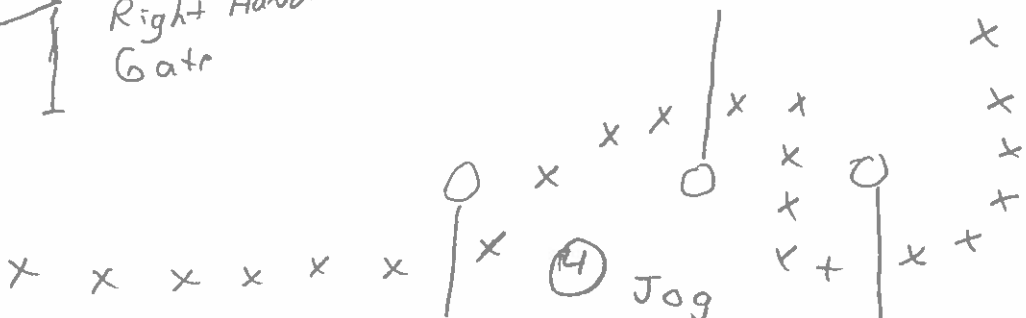

T6 W/N Open

⑦ Jog into Box
Stop turn
1/2 turn Right
Back out L
Jog out pole

⑥ Jog Over

⑧ Jog around
Barrel

⑤ Jog over

② Walk over

① Walk Thru

③ Right Hand Gate

④ Jog Over