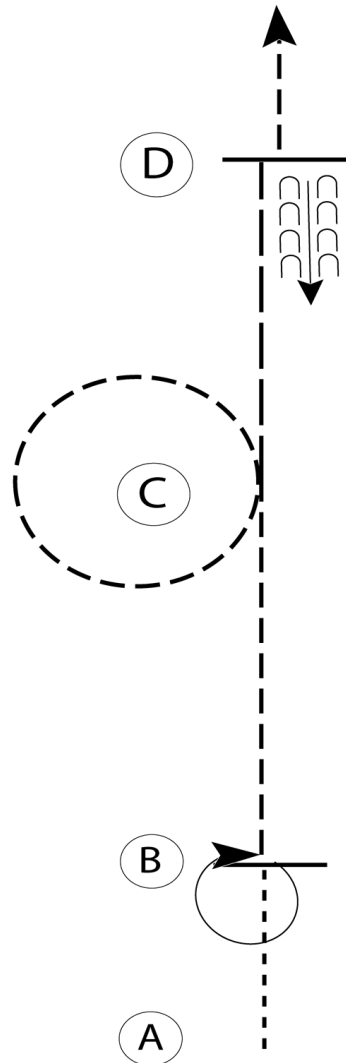

## English and Western Show

### Western Horsemanship All Walk Jog

Show Date: 09-04-2022

W W W . H O R S E S H O W P A T T E R N S . C O M

W W W . H O R S E S H O W P A T T E R N S . C O M

1. Walk from A to B
2. At B stop and perform a 360 degree turn on the hindquarters to the right
3. Jog to C, and jog a circle around C to the left
4. Extend the jog to D
5. At D stop, back five steps, and jog to the line

Walk	-----
Jog	- - - - -
Extended Jog	- - - - -
Lope	—————
Leg Yield	
Lead Change	— / —
Back	← C C C C C
Marker	⊙ B
Sidepass	←-----→

[WH/WT-15]

**Pattern Provided by:**  
*Lauren Murrell*